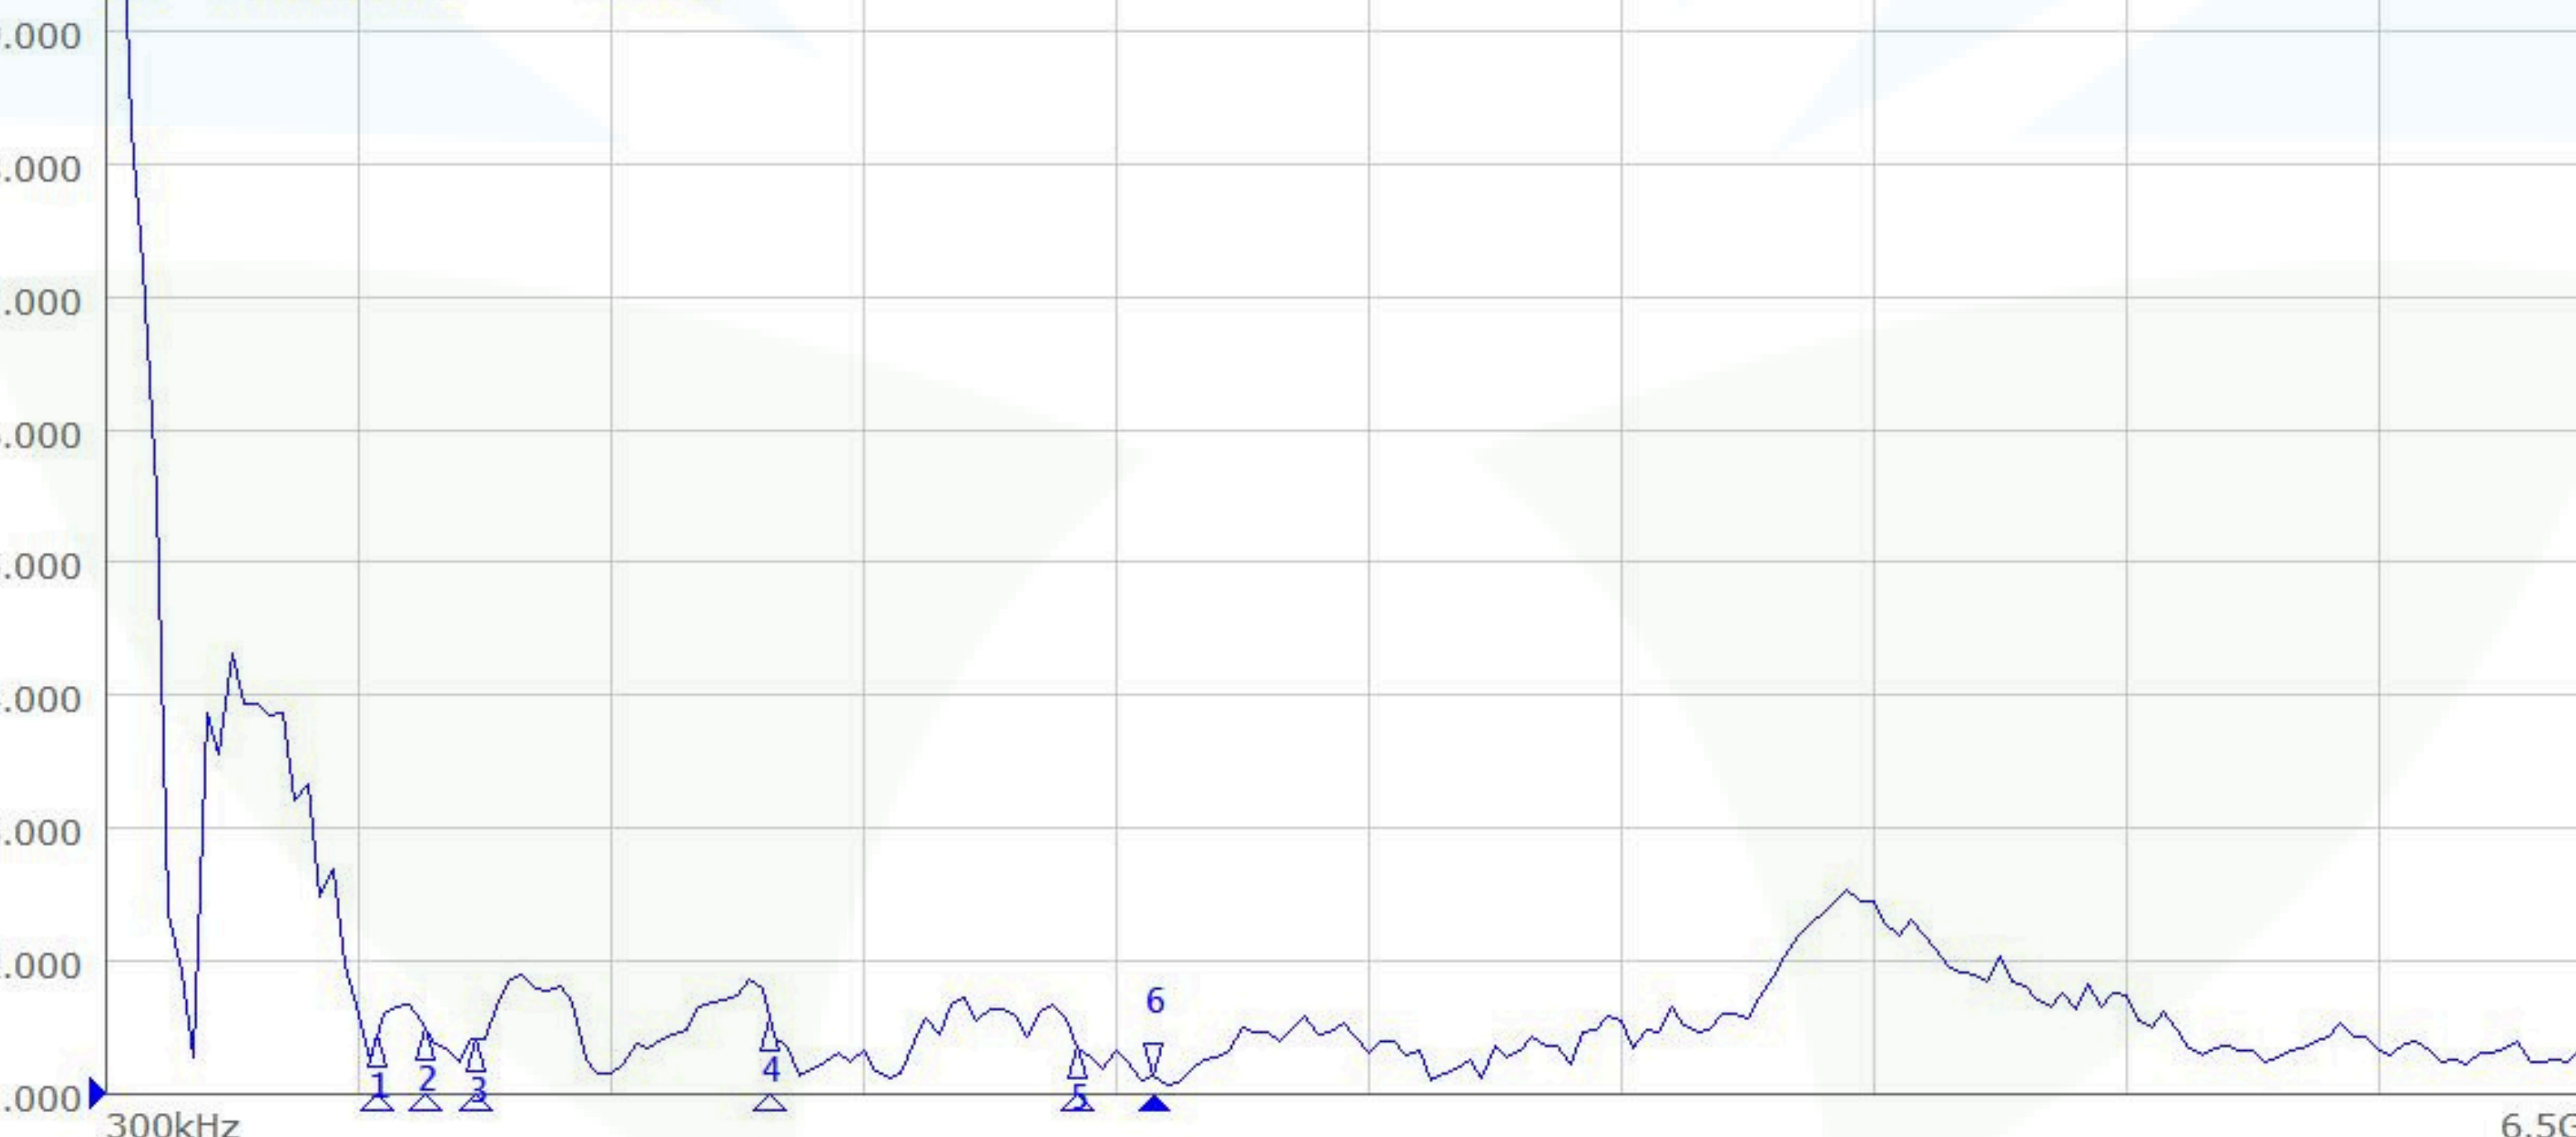

GSM Magnetic Antenna 5 dBi

Antenna Weight
110 Gram Approx.

S11 SWR 1.000/ 1.000 [F2]

1	700.00000MHz	1.4340
2	824.00000MHz	1.4870
3	960.00000MHz	1.4130
4	1.7100000GHz	1.5690
5	2.5000000GHz	1.3510
6	2.7000000GHz	1.1250