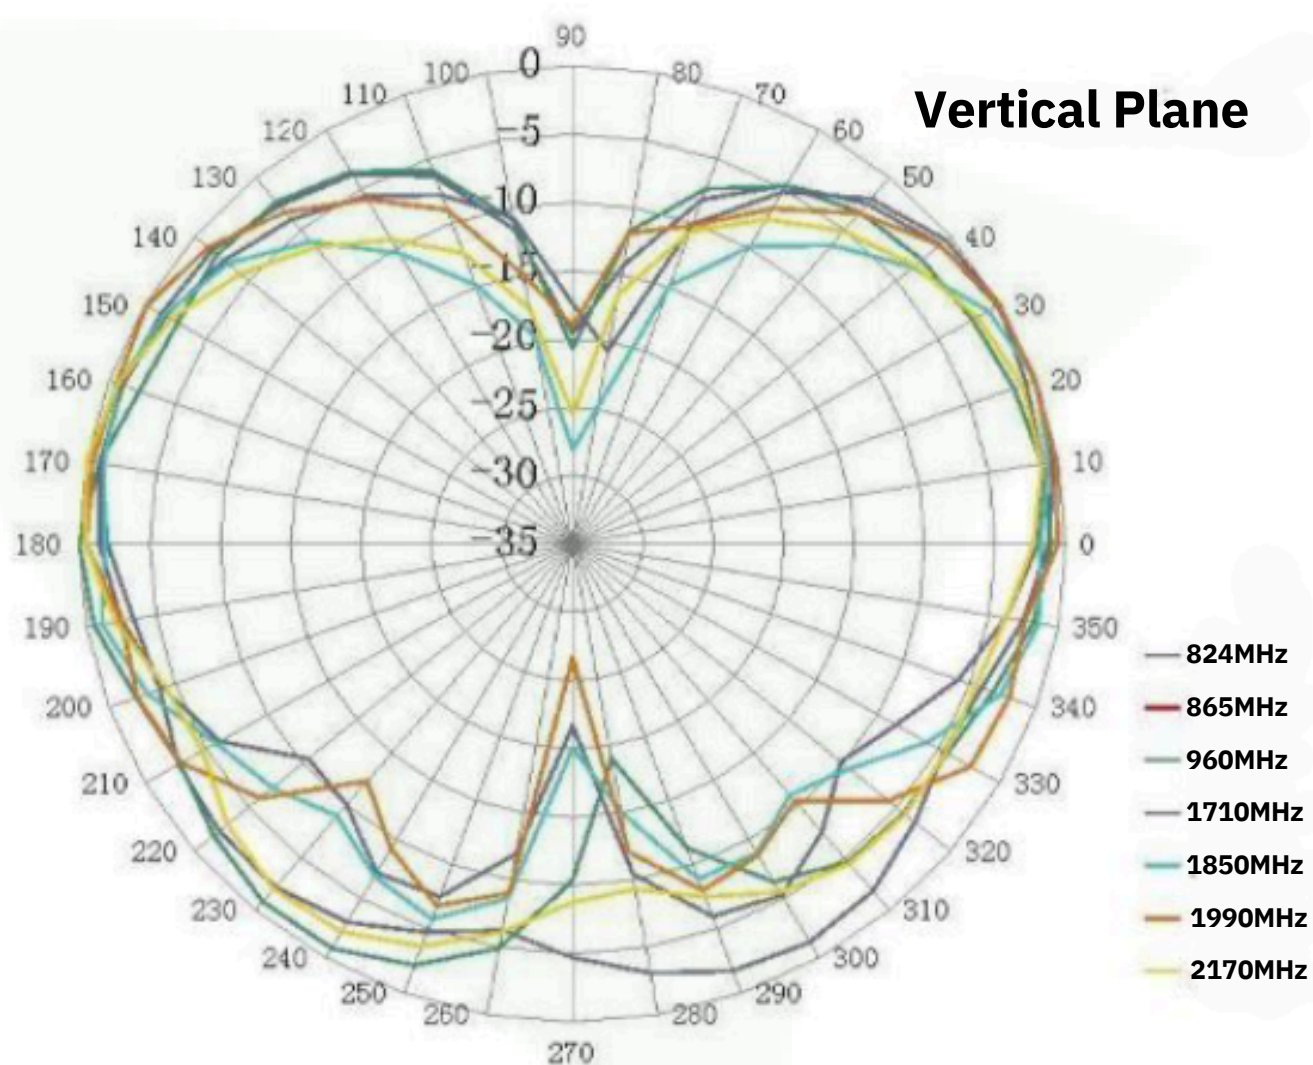

Radiation Parameter

Magnetic Antennas are versatile and easy to use, making them a popular choice for a wide range of applications, including wireless communication, remote control, and GPS tracking.

CALL OR **+91-8800386366**

Follow Us For More Updates **GLEAMLIGHTINDIA** /

Info@gleamlightindia.com/www.gleamlightindia.in/gleamlightindia.com/www.gleamindia.com

GLEAM LIGHT INDIA PRIVATE LIMITED

12B Block -A, Behind Kanishka Garden, Amar Colony Main Rohtak Road Nangloi, New Delhi, Delhi 110041