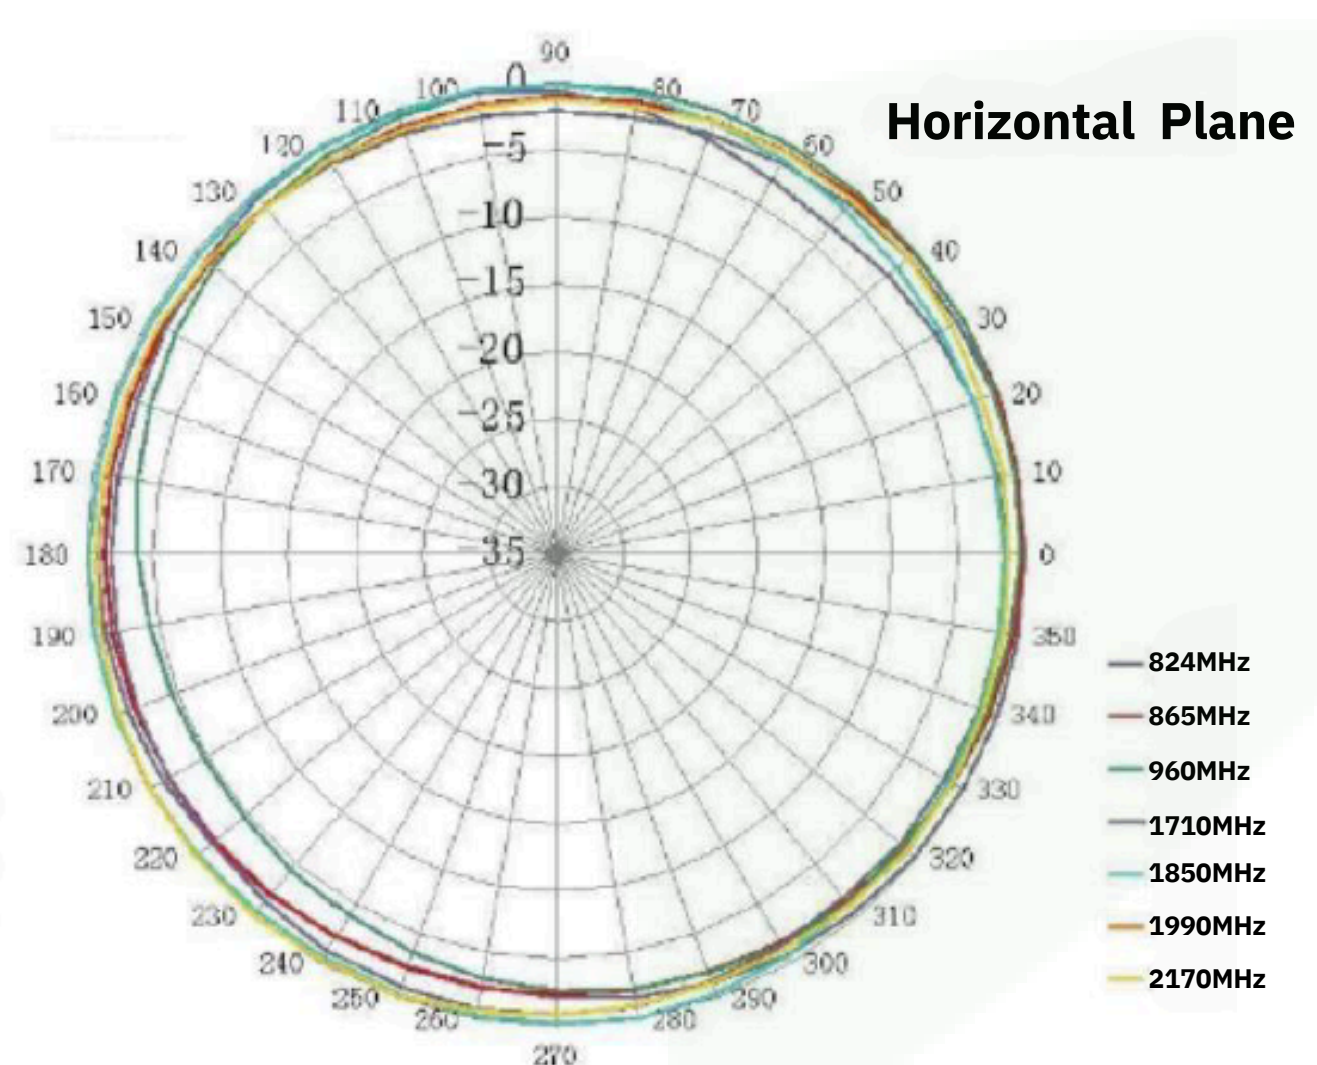

Radiation Parameter

Magnetic Antennas are versatile and easy to use, making them a popular choice for a wide range of applications, including wireless communication, remote control, and GPS tracking.

CALL OR **+91-8800386366**

Follow Us For More Updates **GLEAMLIGHTINDIA** /

Info@gleamlightindia.com/www.gleamlightindia.in/gleamlightindia.com/www.gleamindia.com

GLEAM LIGHT INDIA PRIVATE LIMITED

12B Block -A, Behind Kanishka Garden, Amar Colony Main Rohtak Road Nangloi, New Delhi, Delhi 110041