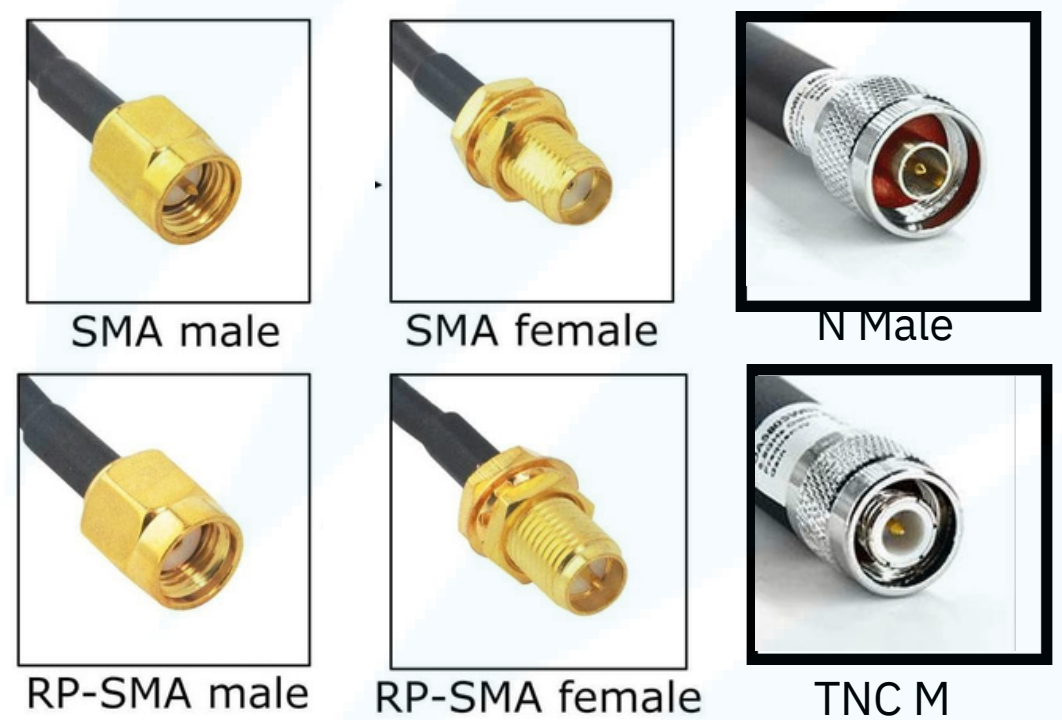

GSM Magnetic Antenna 5 dBi

Connector is Customize

Radiation Parameter

Magnetic Antennas are versatile and easy to use, making them a popular choice for a wide range of applications, including wireless communication, remote control, and GPS tracking.